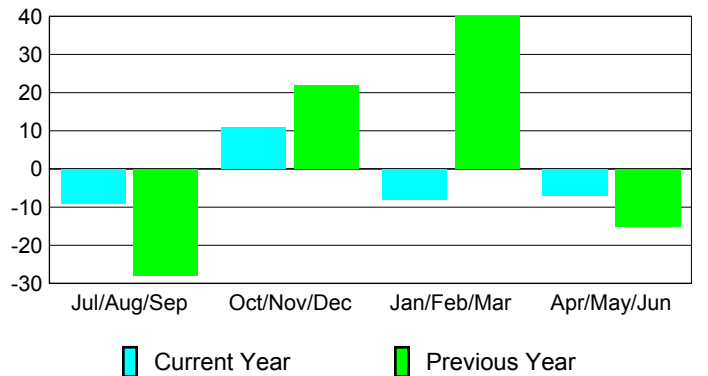

Membership Results 2008-2009

Membership 2007-2008

Month	Net Memb Goal	Actual New Memb	Actual Dropped Memb	Gain/Loss of Memb	Gain/Loss of Memb
Jul/Aug/Sep	18	49	-58	-9	-28
Oct/Nov/Dec	10	64	-53	11	22
Jan/Feb/Mar	18	53	-61	-8	40
Apr/May/June	30	41	-48	-7	-15
Totals	76	207	-220	-13	19

Membership Results 2008-2009

Goal, New, Dropped, Gain/Loss

Comparison of Membership Gain/Loss

Current Year Compared to the Previous Year

Gender Comparison 2008-2009

Jul/Aug/Sep

Oct/Nov/Dec

Jan/Feb/Mar

Apr/May/June

Male

Female