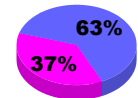

Membership Results 2008-2009

Membership 2007-2008

Month	Net Memb Goal	Actual New Memb	Actual Dropped Memb	Gain/Loss of Memb	Gain/Loss of Memb
Jul/Aug/Sep	18	49	-58	-9	-28
Oct/Nov/Dec	10	64	-53	11	22
Jan/Feb/Mar	18	53	-61	-8	40
Apr/May/June	30	41	-48	-7	-15
Totals	76	207	-220	-13	19

Membership Results 2008-2009

Goal, New, Dropped, Gain/Loss

Comparison of Membership Gain/Loss

Current Year Compared to the Previous Year

Gender Comparison 2008-2009

Jul/Aug/Sep

Oct/Nov/Dec

Jan/Feb/Mar

Apr/May/June

Male

Female