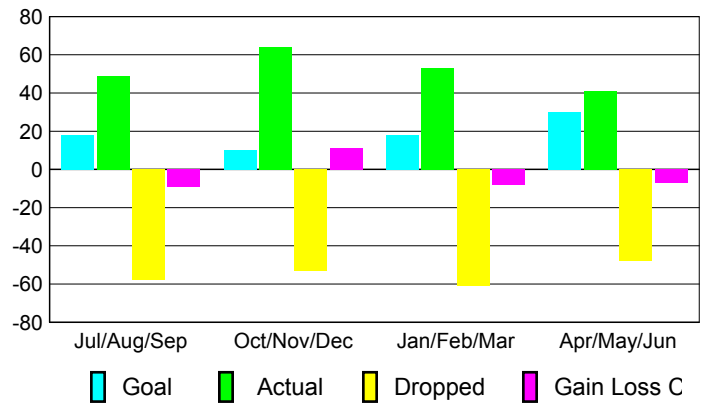

Membership Results 2008-2009

Goal, New, Dropped, Gain/Loss

Comparison of Membership Gain/Loss

Current Year Compared to the Previous Year