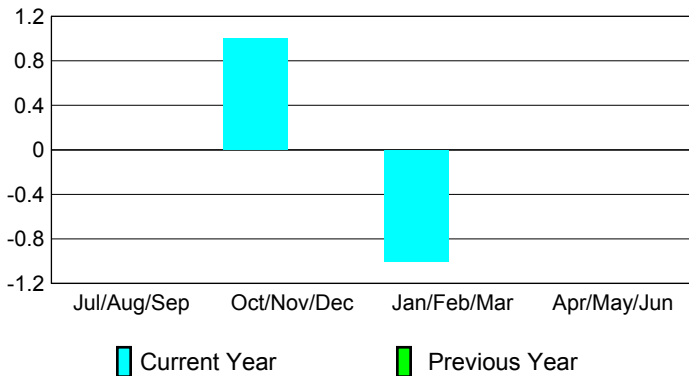

2008-2009 GMT Quarterly Report for District (or Undistricted) **District 21 B**

GMT: **Kenneth C Schwols**

Location: **ARIZONA**

GMT CA: **1 & 2**

CLUBS

Club Results 2008-2009

Clubs 2007-2008

Month	New Club Goal	Actual New Clubs	Actual Dropped Clubs	Gain/Loss of Clubs	Gain/Loss of Clubs
Jul/Aug/Sep	0	0	0	0	0
Oct/Nov/Dec	1	1	0	1	0
Jan/Feb/Mar	0	-1	0	-1	0
Apr/May/June	1	1	-1	0	0
Totals	2	1	-1	0	0

Club Results 2008-2009

Goal, New, Dropped, Gain/Loss

Comparison of Club Gain/Loss

Current Year Compared to the Previous Year

YTD Status Quo Clubs 2008-2009

Status Quo Clubs Compared to Status Quo Members

MEMBERSHIP