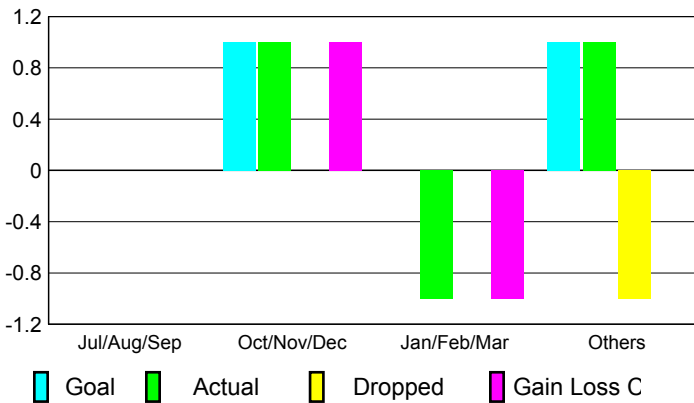

2008-2009 GMT Quarterly Report for District (or Undistricted) **District 21 B**

GMT: **Kenneth C Schwols**

Location: **ARIZONA**

GMT CA: **1 & 2**

CLUBS

Club Results 2008-2009

Clubs 2007-2008

Month	New Club Goal	Actual New Clubs	Actual Dropped Clubs	Gain/Loss of Clubs	Gain/Loss of Clubs
Jul/Aug/Sep	0	0	0	0	0
Oct/Nov/Dec	1	1	0	1	0
Jan/Feb/Mar	0	-1	0	-1	0
Apr/May/June	1	1	-1	0	0
Totals	2	1	-1	0	0

Club Results 2008-2009

Goal, New, Dropped, Gain/Loss

Comparison of Club Gain/Loss

Current Year Compared to the Previous Year

YTD Status Quo Clubs 2008-2009

Status Quo Clubs Compared to Status Quo Members

MEMBERSHIP

Membership Results 2008-2009

Membership 2007-2008

Month	Net Memb Goal	Actual New Memb	Actual Dropped Memb	Gain/Loss of Memb	Gain/Loss of Memb
Jul/Aug/Sep	18	49	-58	-9	-28
Oct/Nov/Dec	10	64	-53	11	22
Jan/Feb/Mar	18	53	-61	-8	40
Apr/May/June	30	41	-48	-7	-15
Totals	76	207	-220	-13	19