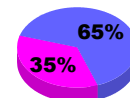

Membership Results 2008-2009

Membership 2007-2008

Month	Net Memb Goal	Actual New Memb	Actual Dropped Memb	Gain/Loss of Memb	Gain/Loss of Memb
Jul/Aug/Sep	18	49	-58	-9	-28
Oct/Nov/Dec	10	64	-53	11	22
Jan/Feb/Mar	18	53	-61	-8	40
Apr/May/June	30	41	-48	-7	-15
Totals	76	207	-220	-13	19

Membership Results 2008-2009

Goal, New, Dropped, Gain/Loss

Comparison of Membership Gain/Loss

Current Year Compared to the Previous Year

Gender Comparison 2008-2009

Jul/Aug/Sep

Oct/Nov/Dec

Jan/Feb/Mar

Apr/May/June

Male

Female